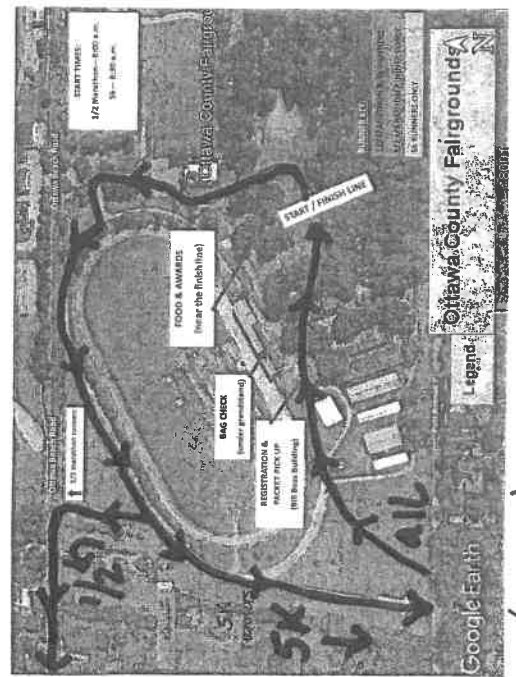

# Park 2 Park Half Marathon

Fairgrounds Start/Finish Area  
Tunnel Park (See Diagram)

Ottawa Beach Rd from Fairgrounds to 160th and Waukazoo to State Park, run on lake side of road (lane closed)

Ottawa Beach Rd between mile 11 and 12, run on bike path to 160th

- ★ 1/2 Marathon Jons
- OFF ROAD - look for sign - Ottawa Beach Road @ DNR Boat Launch
- OFF ROAD - look for sign - Ottawa Beach Road @ Campground
- OFF ROAD - look for sign - Black Lake Board Walk - east and west ends Holland State Park - restrooms open!
- Tunnel Park - Restrooms open!

State Park (See Diagram)

- WT**
- 1/4 Marathon Water Tables
  - 1 - Oakwood after turning from Silverstone Mile 2 1/2
  - 2 - Waukazoo between Post and Ottawa Beach Road Mile 4 1/4
  - 3 - General Store on Ottawa Beach Road Mile 6 1/4
  - 4 - Lakeshore Drive prior to the curve Mile 8 1/4
  - 5 - Tunnel Park Mile 9 1/4
  - 6 - Woodlark Prior to 168th Mile 10 1/4
  - 7 - 160th and Ottawa Beach Road Mile 12

**Is there an aid station for the 5k?** Yes, it is located at mile 1.5 at Oakwood & Warwick.

**Where are the restrooms on the half-marathon course?** Port-o-Jons are located at the following mile markers: mile 5 (DNR boat launch on Ottawa Beach Road); mile 6 and mile 7.75 (across from the park campgrounds on Ottawa Beach Road); mile 7 (Holland State Park); and mile 9.5 (Tunnel Park).