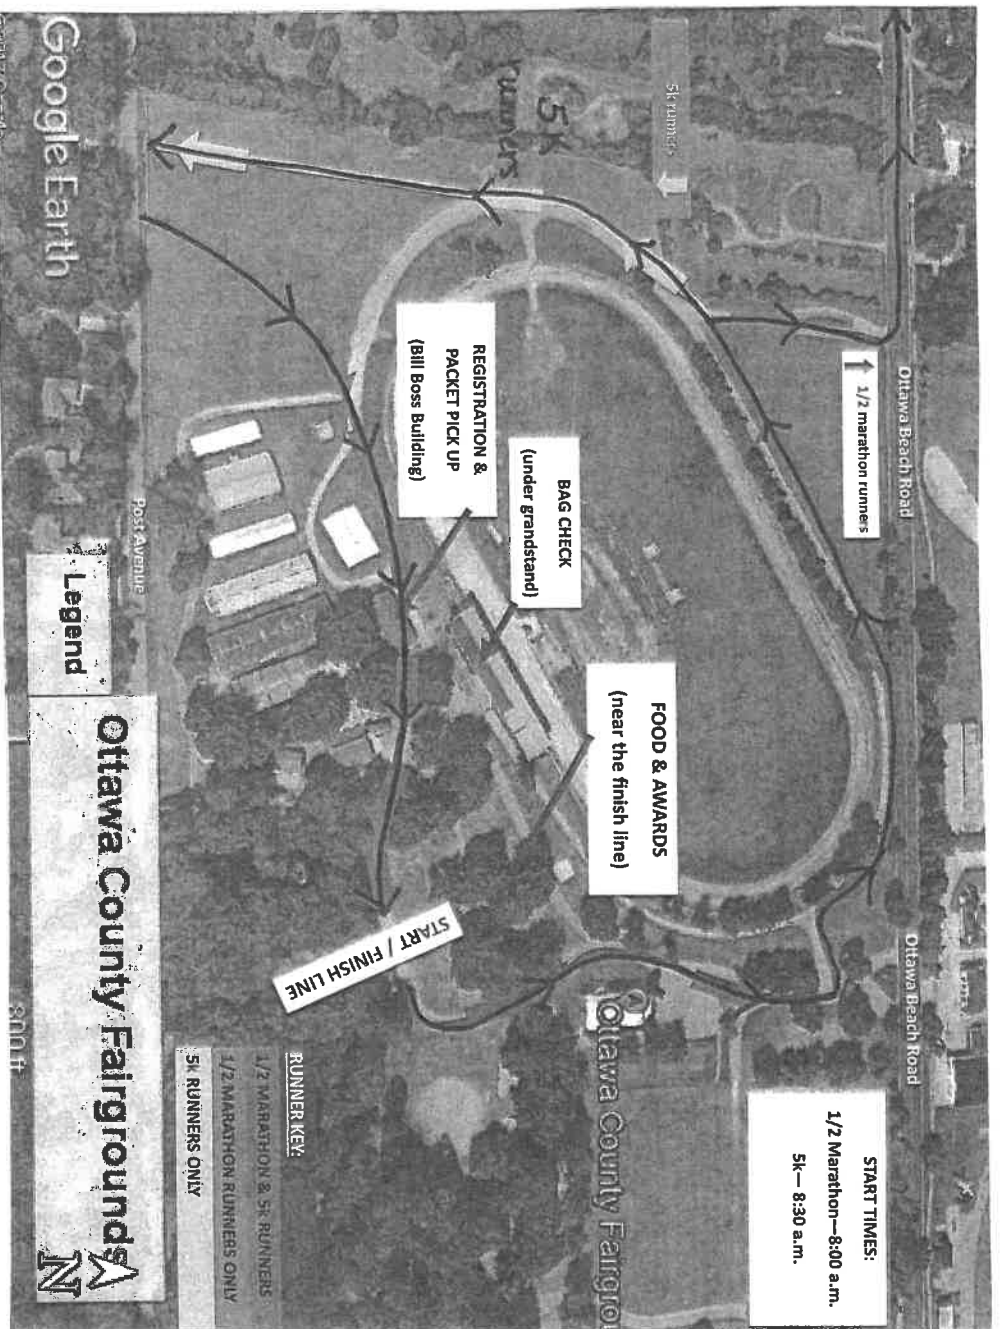

Frequently Asked Runner Questions:

What time does the race start and end? The half-marathon will start at 8:00 a.m. and end at 11:30 a.m. The 5k will begin at 8:30 a.m., typically ending by 9:30 a.m. Both races start and finish at the Ottawa County Fairgrounds.

Where are the water stations for the half-marathon? There are seven water stations on the half-marathon. These are located at mile 2.5 (Oakwood Ave. & Warwick Ct.); mile 4.5 (1728 Waukazoo); mile 6.75 (Holland State Park); mile 8.25 (407 S. Lakeshore Drive); mile 9.5 (Tunnel Park); mile 10.5 (Woodlark Drive/Woodlark Court); and mile 12 (Ottawa Beach Road & 160th Avenue).

Is there an aid station for the 5k? Yes, it is located at mile 1.5 at Oakwood & Warwick.

Where are the restrooms on the half-marathon course? Port-o-Jons are located at the following mile markers: mile 5 (DNR boat launch on Ottawa Beach Road); mile 6 and mile 7.75 (across from the park campgrounds on Ottawa Beach Road); mile 7 (Holland State Park); and mile 9.5 (Tunnel Park).

Will I receive an award? Yes, every runner will receive an award. 5k runners will receive a special pin, and half-marathon runners will receive a finisher medal.

Where do we receive our awards? You will receive your award when you cross the finish line. If you believe you are a top finisher, please check the awards table near the finish line as well.

Will food be available after the race? Yes, food and drinks (water, Gatorade, & chocolate milk) will be available near the finish line.

**Holland Hospital Park2Park Half-Marathon & 5k Race
September 22, 2018**