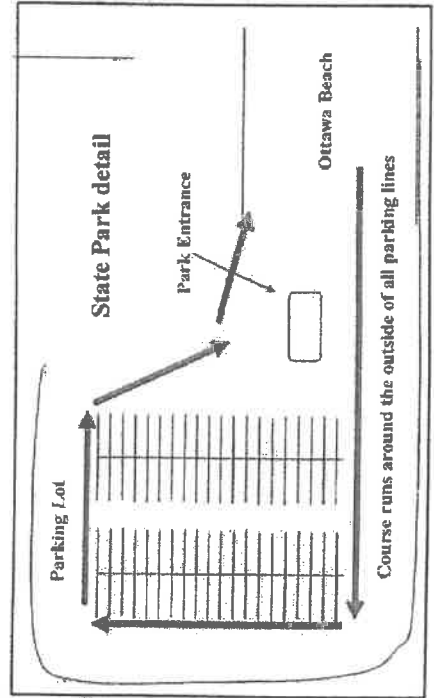

# Park 2 Park Half Marathon

Fairgrounds Start/Finish Area  
Tunnel Park (See Diagram)

Ottawa Beach Rd from Fairgrounds to 160th and Waukazoo to State Park, run on lake side of road (lane closed)

Ottawa Beach Rd between mile 11 and 12, run on bike path to 160th

- ★ 1/2 Marathon Jons
- OFF ROAD - look for sign - Ottawa Beach Road @ DNR Boat Launch
- OFF ROAD - look for sign - Ottawa Beach Road @ Campground
- OFF ROAD - look for sign - Black Lake Board Walk - east and west ends Holland State Park - restrooms open!
- Tunnel Park - Restrooms open!

State Park (See Diagram)

- WT**
- 1/4 Marathon Water Tables
  - 1 - Oakwood after turning from Silverstone Mile 2 1/2
  - 2 - Waukazoo between Post and Ottawa Beach Road Mile 4 1/4
  - 3 - General Store on Ottawa Beach Road Mile 6 1/4
  - 4 - Lakeshore Drive prior to the curve Mile 8 1/4
  - 5 - Tunnel Park Mile 9 1/4
  - 6 - Woodlark Prior to 168th Mile 10 1/4
  - 7 - 160th and Ottawa Beach Road Mile 12