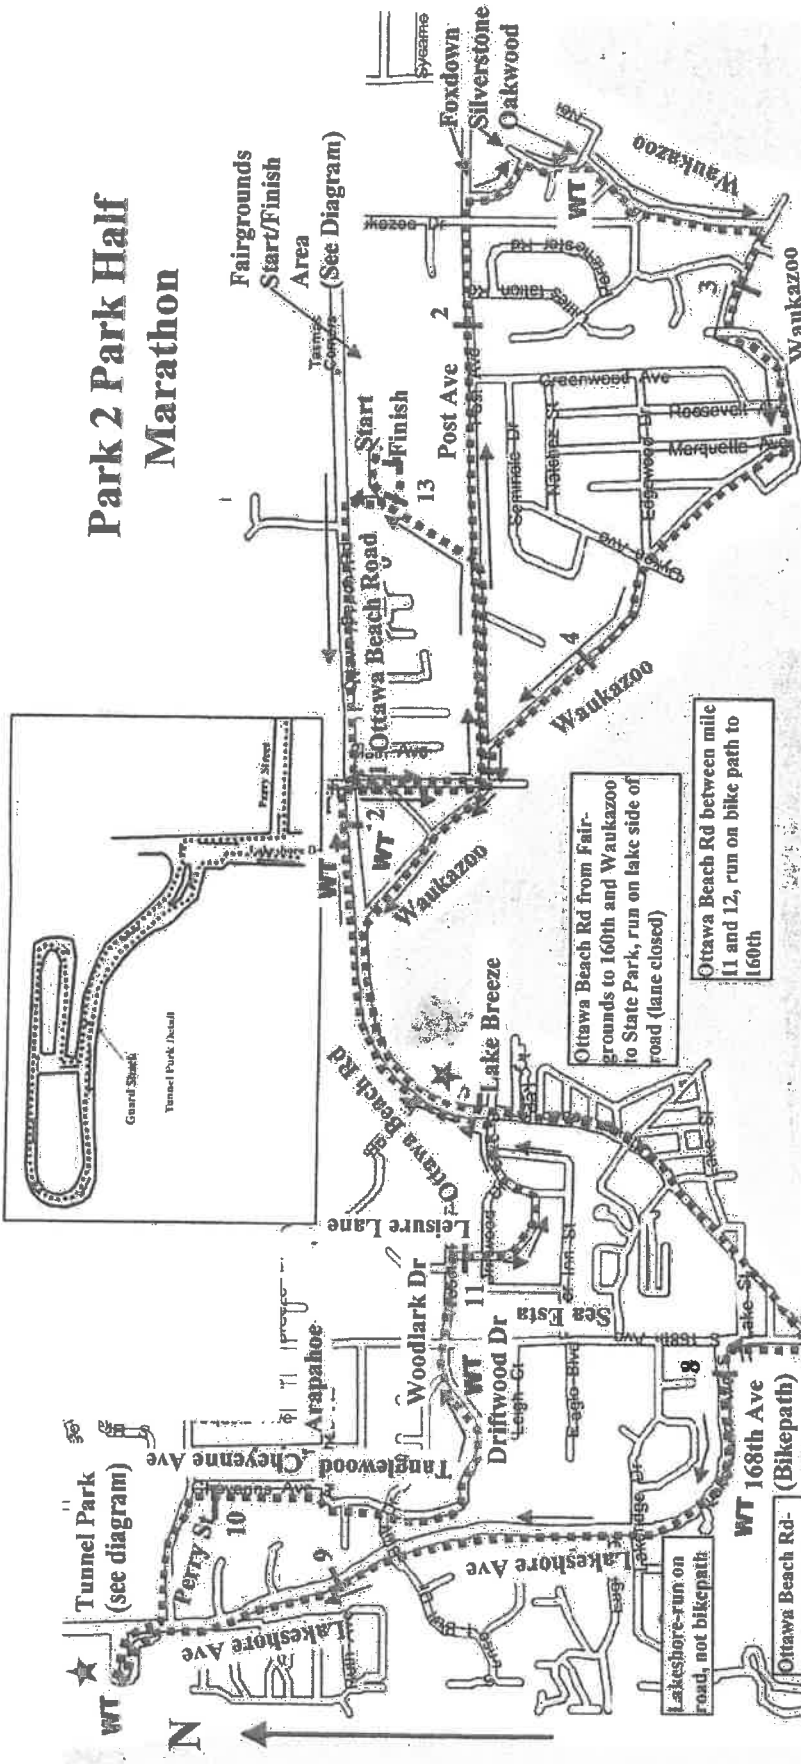

# Park 2 Park Half Marathon

Fairgrounds Start/Finish Area  
Tunnel Park (See Diagram)

Ottawa Beach Rd from Fairgrounds to 160th and Waukazoo to State Park, run on lake side of road (lane closed)

Ottawa Beach Rd between mile 11 and 12, run on bike path to 160th

- ★ 1/2 Marathon Jons
- OFF ROAD - look for sign - Ottawa Beach Road @ DNR Boat Launch
- OFF ROAD - look for sign - Ottawa Beach Road @ Campground
- OFF ROAD - look for sign - Black Lake Board Walk - east and west ends Holland State Park - restrooms open!
- Tunnel Park - Restrooms open!

State Park (See Diagram)

- WT**
- 1/4 Marathon Water Tables
  - 1 - Oakwood after turning from Silverstone Mile 2 1/2
  - 2 - Waukazoo between Post and Ottawa Beach Road Mile 4 1/4
  - 3 - General Store on Ottawa Beach Road Mile 6 1/4
  - 4 - Lakeshore Drive prior to the curve Mile 8 1/4
  - 5 - Tunnel Park Mile 9 1/4
  - 6 - Woodlark Prior to 168th Mile 10 1/4
  - 7 - 160th and Ottawa Beach Road Mile 12

**Is there an aid station for the 5k?** Yes, it is located at mile 1.5 at Oakwood & Warwick.

**Where are the restrooms on the half-marathon course?** Port-o-Jons are located at the following mile markers: mile 5 (DNR boat launch on Ottawa Beach Road); mile 6 and mile 7.75 (across from the park campgrounds on Ottawa Beach Road); mile 7 (Holland State Park); and mile 9.5 (Tunnel Park).