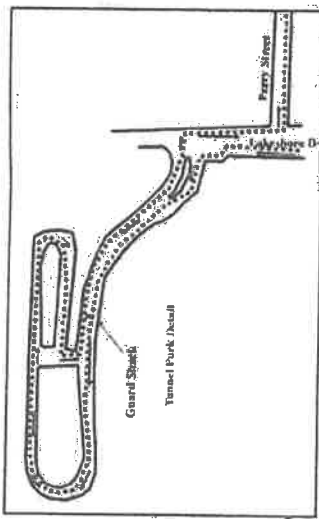

# Park 2 Park Half Marathon

Fairgrounds Start/Finish Area  
Tunnel Park (See Diagram)

Ottawa Beach Rd from Fairgrounds to 160th and Waukazoo to State Park, run on lake side of road (lane closed)

Ottawa Beach Rd between mile 11 and 12, run on bike path to 160th

- ★ 1/2 Marathon Jons
- OFF ROAD - look for sign - Ottawa Beach Road @ DNR Boat Launch
- OFF ROAD - look for sign - Ottawa Beach Road @ Campground
- OFF ROAD - look for sign - Black Lake Board Walk - east and west ends Holland State Park - restrooms open!
- Tunnel Park - Restrooms open!

State Park (See Diagram)

- WT**
- 1/4 Marathon Water Tables
  - 1 - Oakwood after turning from Silverstone Mile 2 1/2
  - 2 - Waukazoo between Post and Ottawa Beach Road Mile 4 1/4
  - 3 - General Store on Ottawa Beach Road Mile 6 1/4
  - 4 - Lakeshore Drive prior to the curve Mile 8 1/4
  - 5 - Tunnel Park Mile 9 1/4
  - 6 - Woodlark Prior to 168th Mile 10 1/4
  - 7 - 160th and Ottawa Beach Road Mile 12

**Is there an aid station for the 5k?** Yes, it is located at mile 1.5 at Oakwood & Warwick.

**Where are the restrooms on the half-marathon course?** Port-o-Jons are located at the following mile markers: mile 5 (DNR boat launch on Ottawa Beach Road); mile 6 and mile 7.75 (across from the park campgrounds on Ottawa Beach Road); mile 7 (Holland State Park); and mile 9.5 (Tunnel Park).